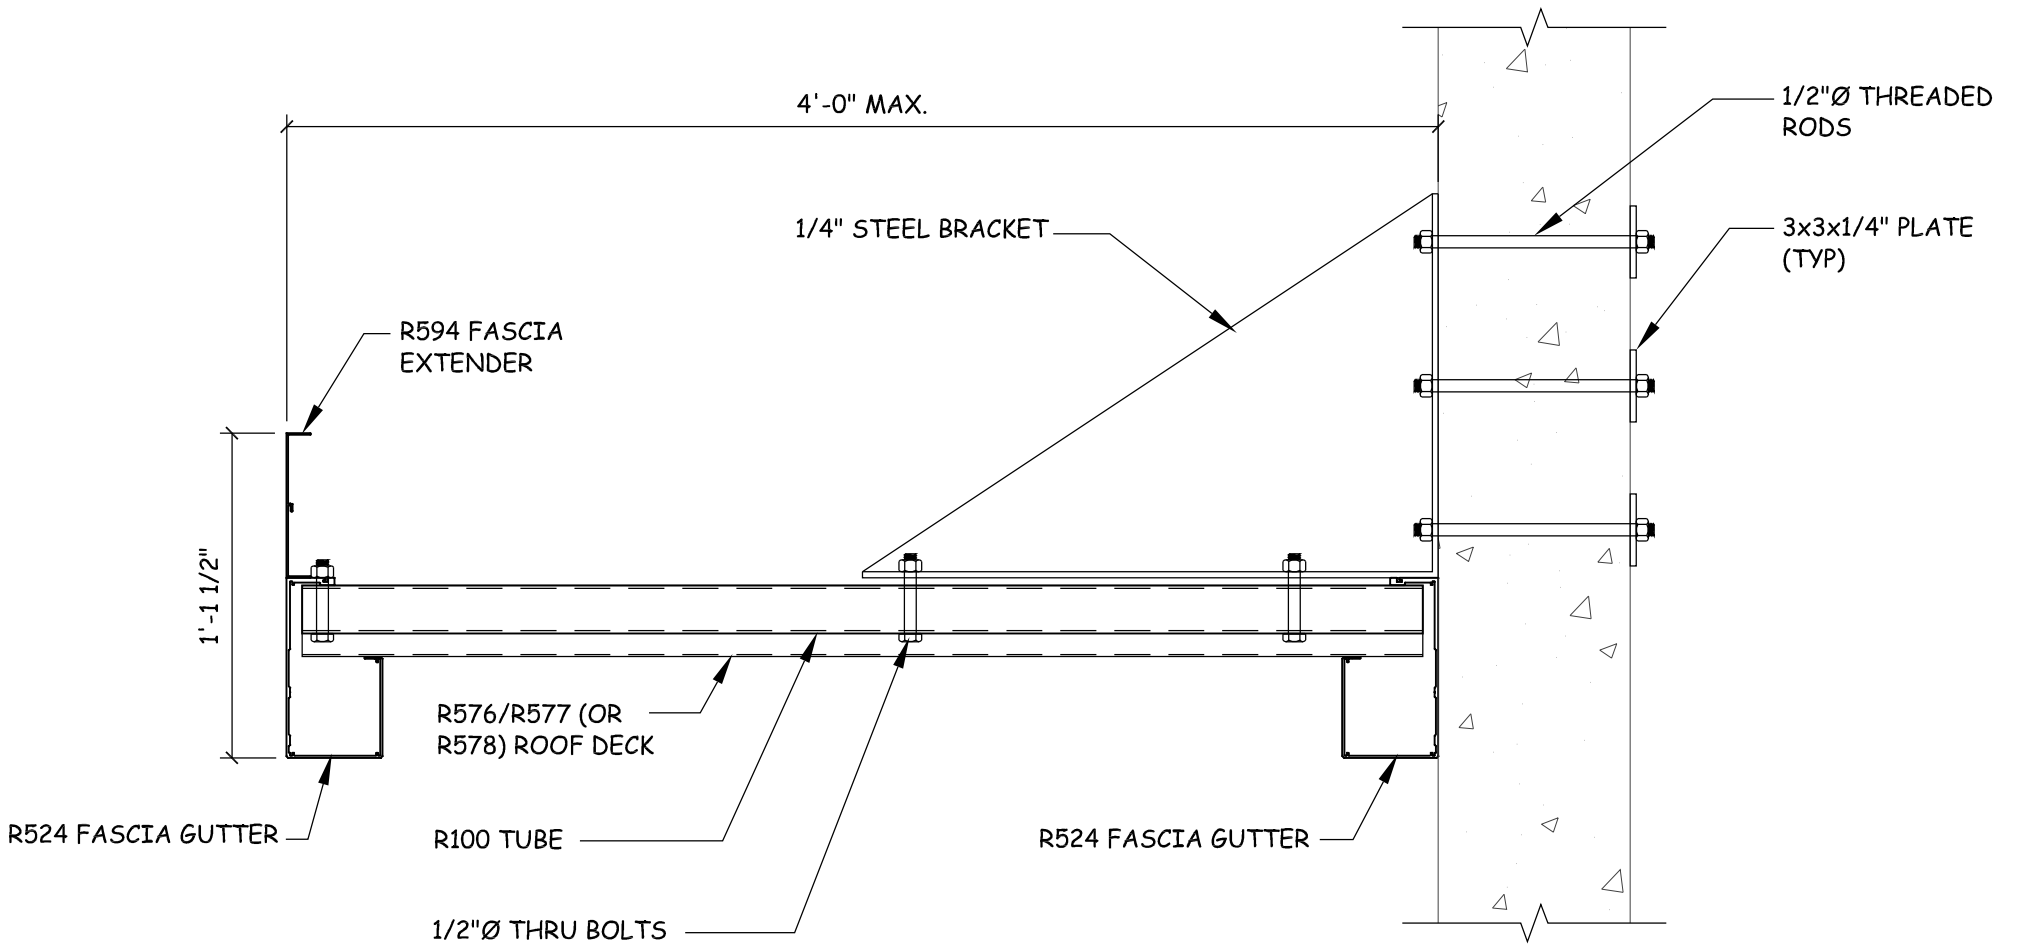

1/4" STEEL BRACKET

CONNECTION DETAIL

SCALE: 1 1/2" = 1'-0"

EYEBROW BRACKET