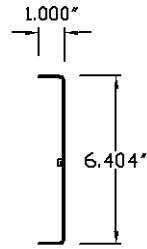

RUSCO SUPERDECK EXTRUDED CANOPY DECK

**R577 ROOF DECK
UPPER PIECE**
6.000" X 0.298" X 0.078"
EXTRUDED ALUMINUM

**R576 ROOF DECK
LOWER PIECE**
6.000" X 2.675" X 0.078"
EXTRUDED ALUMINUM

R594 TRIM FASCIA
6.404" X 1.000" X 0.070"
EXTRUDED ALUMINUM

R330 COLUMN
4.000" X 4.000" X 0.125"
EXTRUDED ALUMINUM

R575 DRAIN BEAM
6.000" X 3.625" X 0.190"
EXTRUDED ALUMINUM

DETAIL 2

DETAIL 1

DETAIL 3

Rusco Custom Canopies
865-938-4717
www.ruscocanopies.com