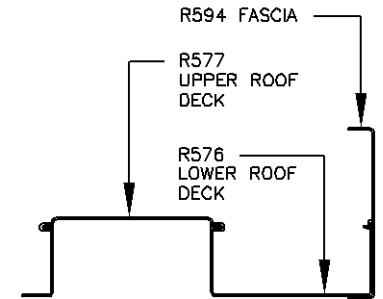

RUSCO SUPERDECK EXTRUDED CANOPY DECK

**R577 ROOF DECK
UPPER PIECE**
6.000" X 0.298" X 0.078"
EXTRUDED ALUMINUM

**R576 ROOF DECK
LOWER PIECE**
6.000" X 2.675" X 0.078"
EXTRUDED ALUMINUM

R594 TRIM FASCIA
6.404" X 1.000" X 0.070"
EXTRUDED ALUMINUM

R330 COLUMN
4.000" X 4.000" X 0.125"
EXTRUDED ALUMINUM

R575 DRAIN BEAM
6.000" X 3.625" X 0.190"
EXTRUDED ALUMINUM

DETAIL 2

DETAIL 1

DETAIL 3

Rusco Custom Canopies
865-938-4717
www.ruscocanopies.com