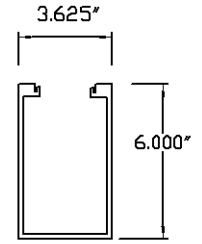

RUSCO SUPERDECK EXTRUDED CANOPY DECK

**R577 ROOF DECK
UPPER PIECE**
6.000" X 0.298" X 0.078"
EXTRUDED ALUMINUM

**R576 ROOF DECK
LOWER PIECE**
6.000" X 2.675" X 0.078"
EXTRUDED ALUMINUM

R594 TRIM FASCIA
6.404" X 1.000" X 0.070"
EXTRUDED ALUMINUM

R330 COLUMN
4.000" X 4.000" X 0.125"
EXTRUDED ALUMINUM

R575 DRAIN BEAM
6.000" X 3.625" X 0.190"
EXTRUDED ALUMINUM

DETAIL 2

DETAIL 1

DETAIL 3

Rusco Custom Canopies
865-938-4717
www.ruscocanopies.com