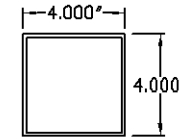

RUSCO SUPERDECK EXTRUDED CANOPY DECK

**R577 ROOF DECK
UPPER PIECE**
6.000" X 0.298" X 0.078"
EXTRUDED ALUMINUM

**R576 ROOF DECK
LOWER PIECE**
6.000" X 2.675" X 0.078"
EXTRUDED ALUMINUM

R594 TRIM FASCIA
6.404" X 1.000" X 0.070"
EXTRUDED ALUMINUM

R330 COLUMN
4.000" X 4.000" X 0.125"
EXTRUDED ALUMINUM

R575 DRAIN BEAM
6.000" X 3.625" X 0.190"
EXTRUDED ALUMINUM

DETAIL 2

DETAIL 1

DETAIL 3

Rusco Custom Canopies
865-938-4717
www.ruscocanopies.com