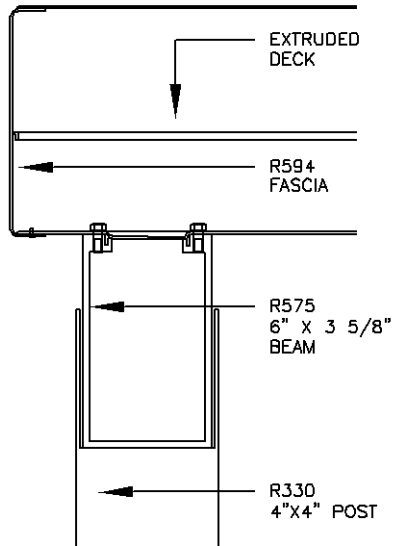

RUSCO SUPERDECK EXTRUDED CANOPY DECK

**R577 ROOF DECK
UPPER PIECE**
6.000" X 0.298" X 0.078"
EXTRUDED ALUMINUM

**R576 ROOF DECK
LOWER PIECE**
6.000" X 2.675" X 0.078"
EXTRUDED ALUMINUM

R594 TRIM FASCIA
6.404" X 1.000" X 0.070"
EXTRUDED ALUMINUM

R330 COLUMN
4.000" X 4.000" X 0.125"
EXTRUDED ALUMINUM

R575 DRAIN BEAM
6.000" X 3.625" X 0.190"
EXTRUDED ALUMINUM

DETAIL 2

DETAIL 1

DETAIL 3

Rusco Custom Canopies
865-938-4717
www.ruscocanopies.com