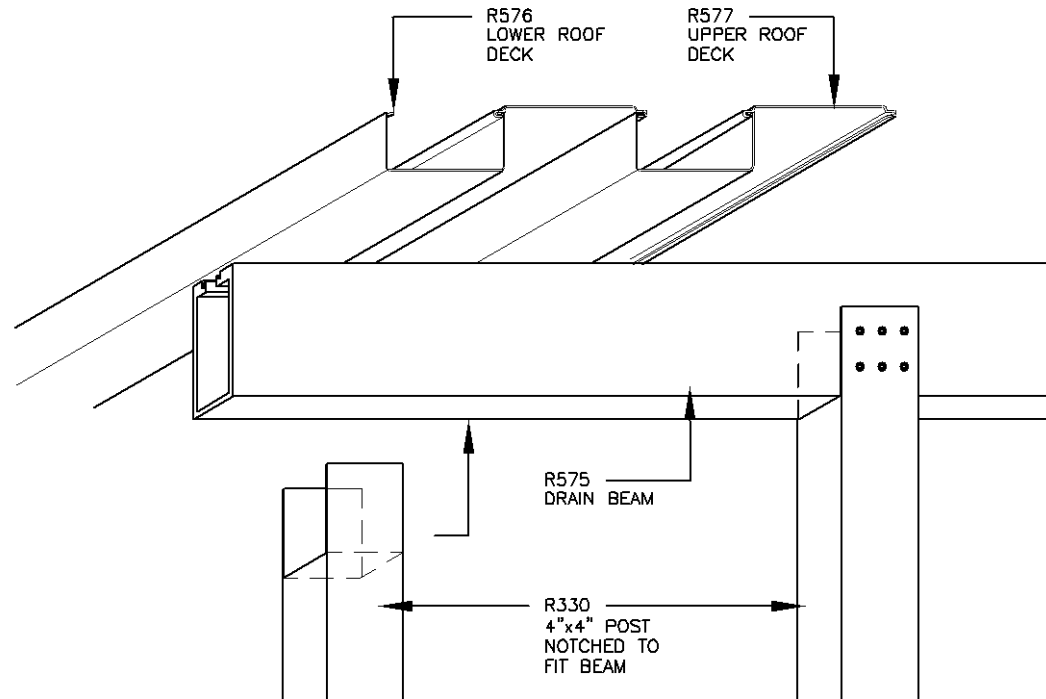

RUSCO SUPERDECK EXTRUDED CANOPY DECK

**R577 ROOF DECK
UPPER PIECE**
6.000" X 0.298" X 0.078"
EXTRUDED ALUMINUM

**R576 ROOF DECK
LOWER PIECE**
6.000" X 2.675" X 0.078"
EXTRUDED ALUMINUM

R594 TRIM FASCIA
6.404" X 1.000" X 0.070"
EXTRUDED ALUMINUM

R330 COLUMN
4.000" X 4.000" X 0.125"
EXTRUDED ALUMINUM

R575 DRAIN BEAM
6.000" X 3.625" X 0.190"
EXTRUDED ALUMINUM

DETAIL 2

DETAIL 1

DETAIL 3

Rusco Custom Canopies
865-938-4717
www.ruscocanopies.com